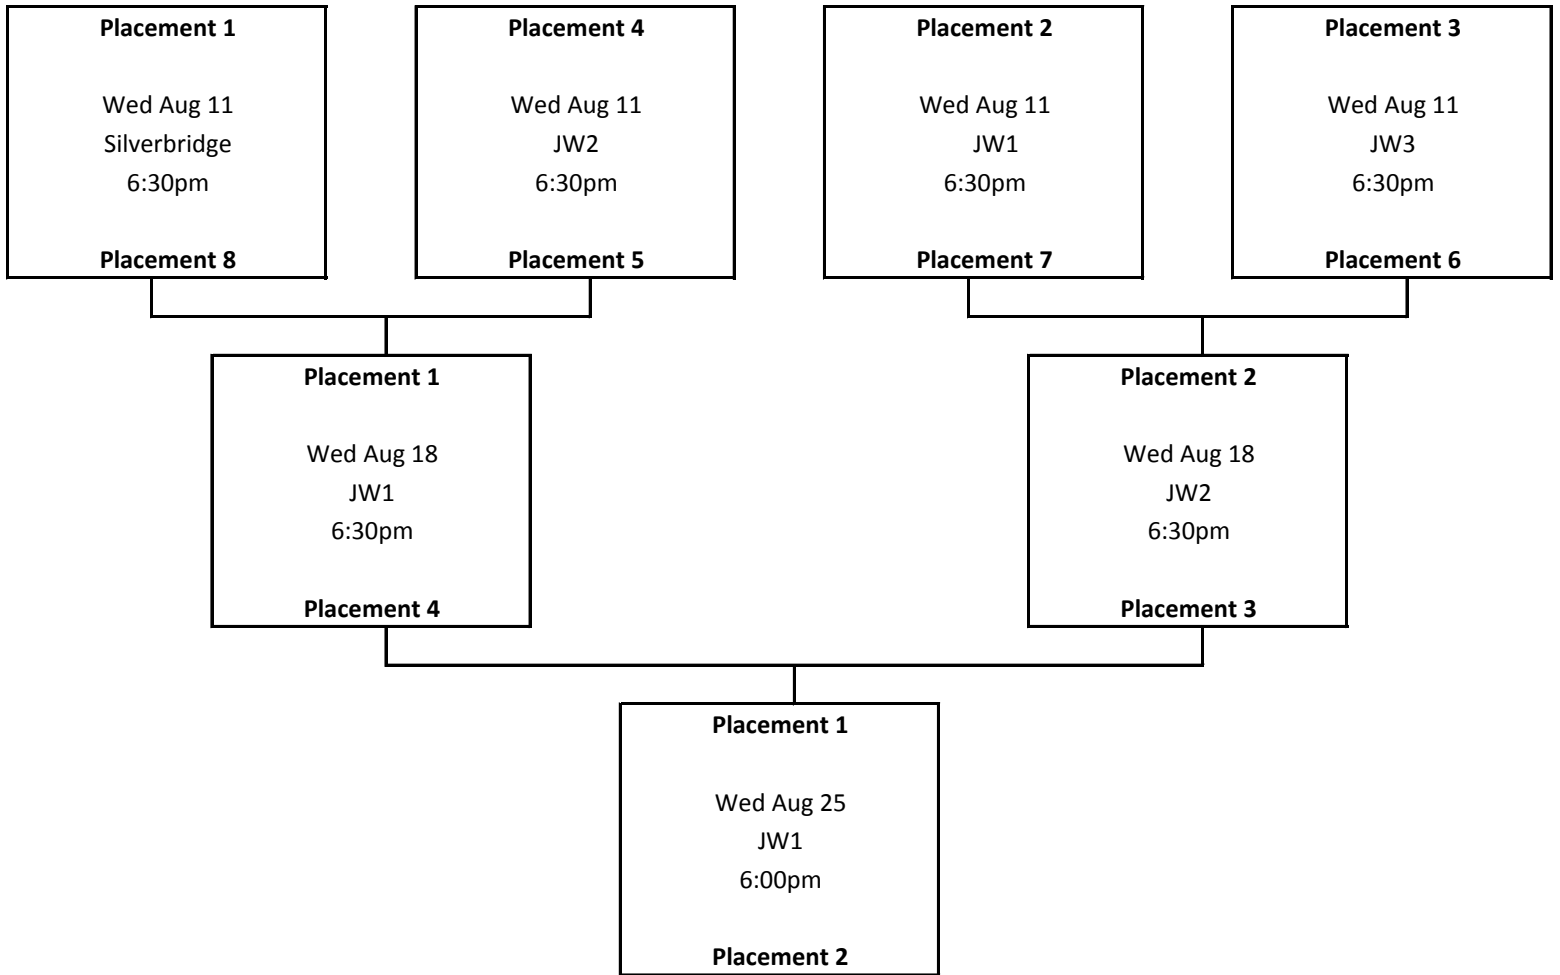

# U18 GIRLS - Team Placements

**Playoff Games:** If there is a tie at the end of the game, the game will go straight to penalty kicks.

**Finals Game:** If there is a tie at the end of the game, there will be 5 minutes of overtime (the entire 5 minutes will be played). If there is still a tie the game will go to penalty kicks.

---

U18 Girls Playoff Champions