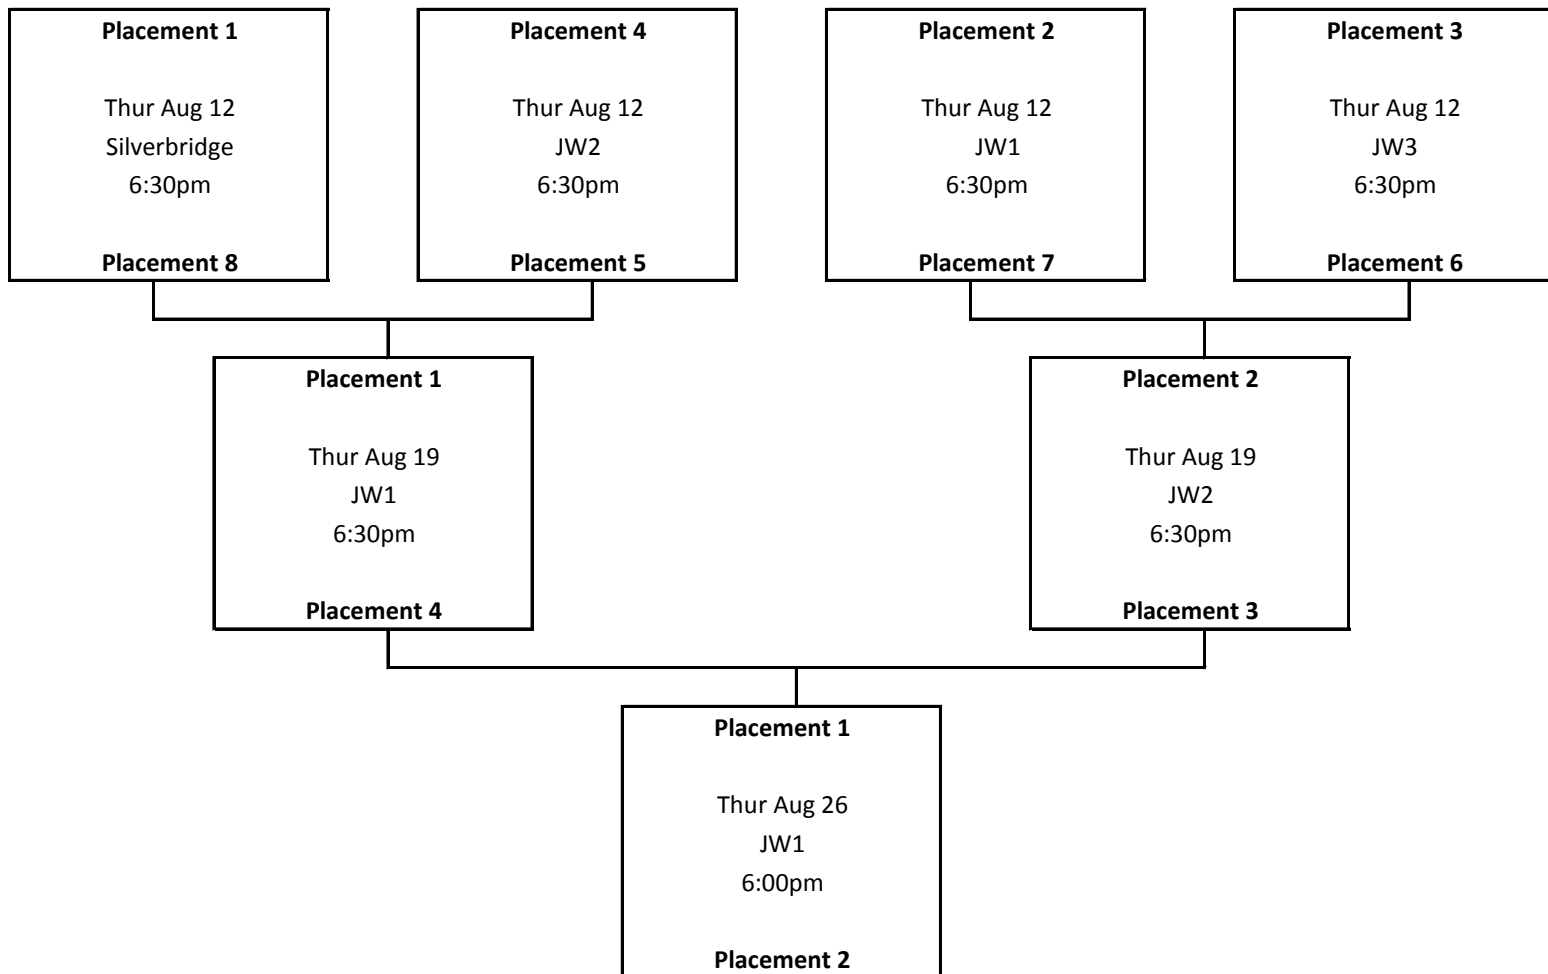

## U14 GIRLS - Team Placements

**Playoff Games:** If there is a tie at the end of the game, the game will go straight to penalty kicks.

**Finals Game:** If there is a tie at the end of the game, there will be 5 minutes of overtime (the entire 5 minutes will be played). If there is still a tie the game will go to penalty kicks.

---

U14 Girls Playoff Champions