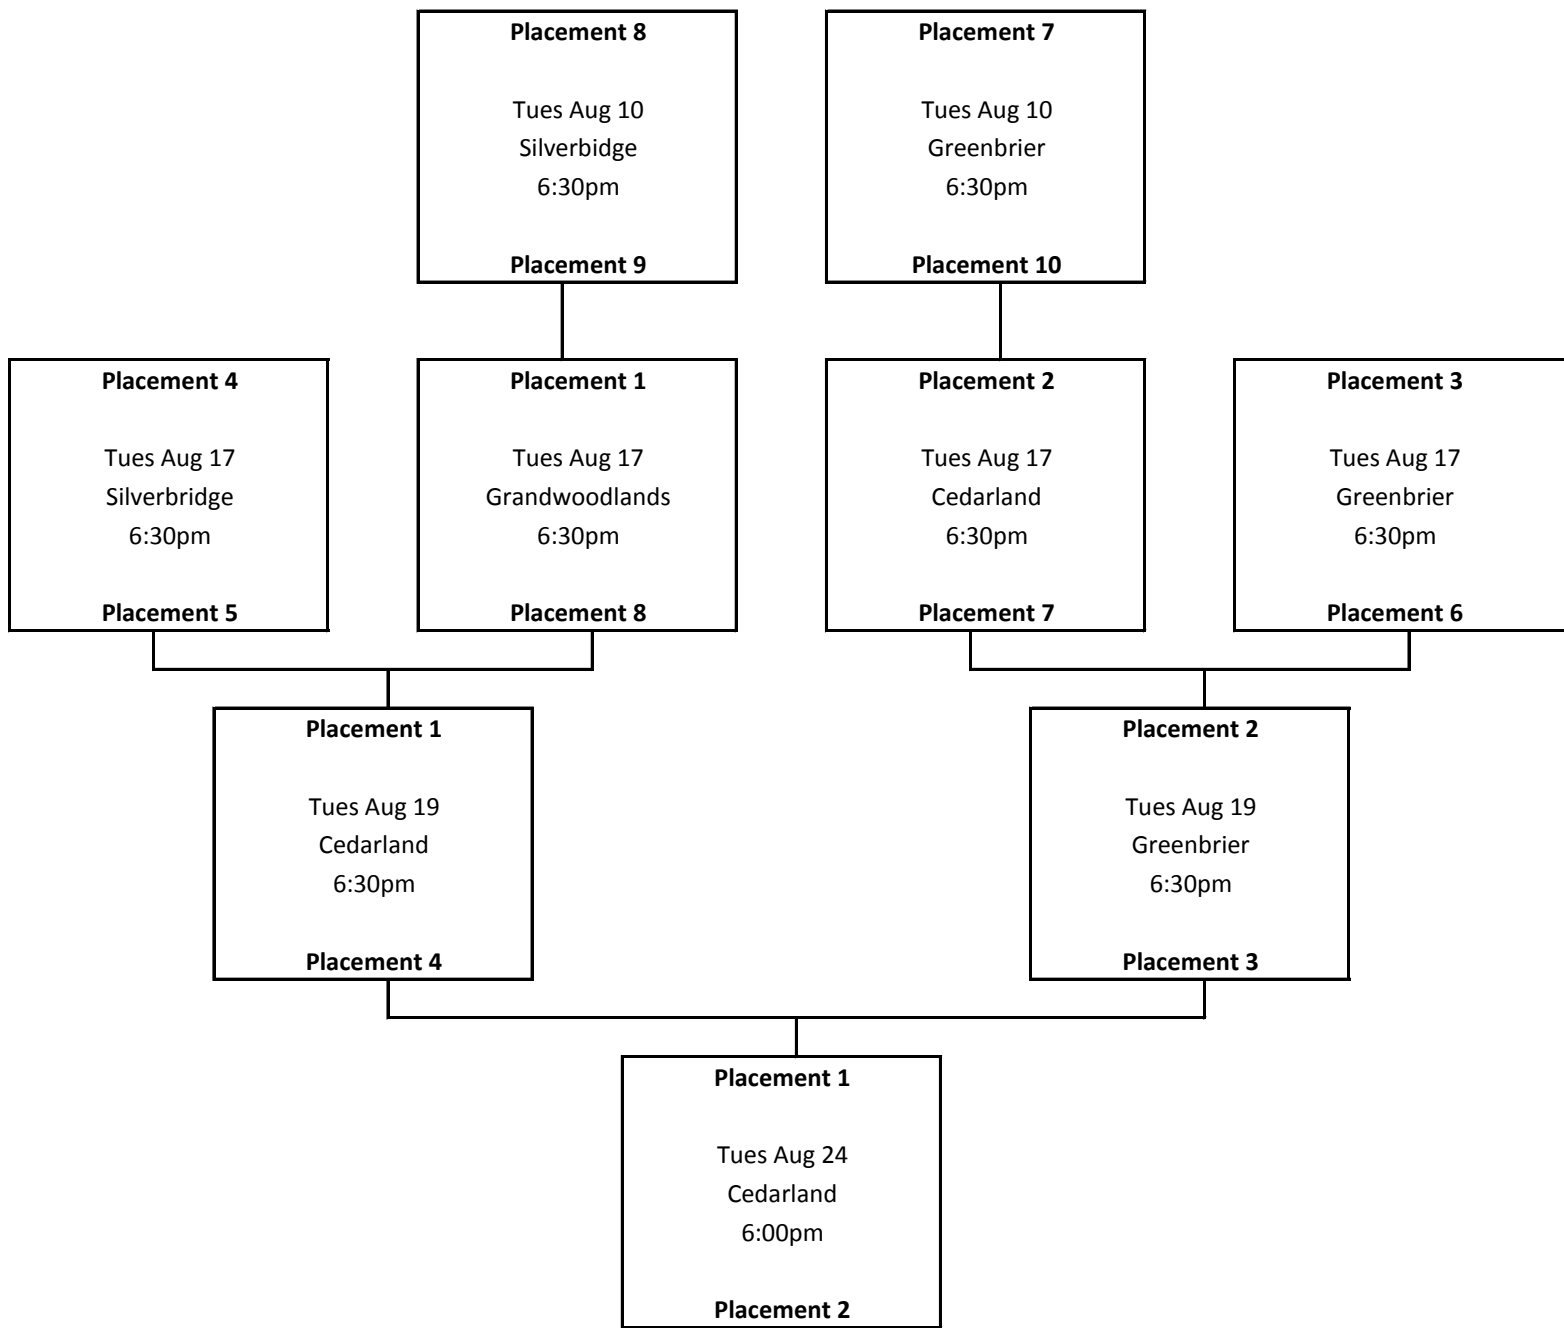

U12 GIRLS - Team Placements

Playoff Games: If there is a tie at the end of the game, the game will go straight to penalty kicks.

Finals Game: If there is a tie at the end of the game, there will be 5 minutes of overtime (the entire 5 minutes will be played). If there is still a tie the game will go to penalty kicks.

U12 Girls Playoff Champions