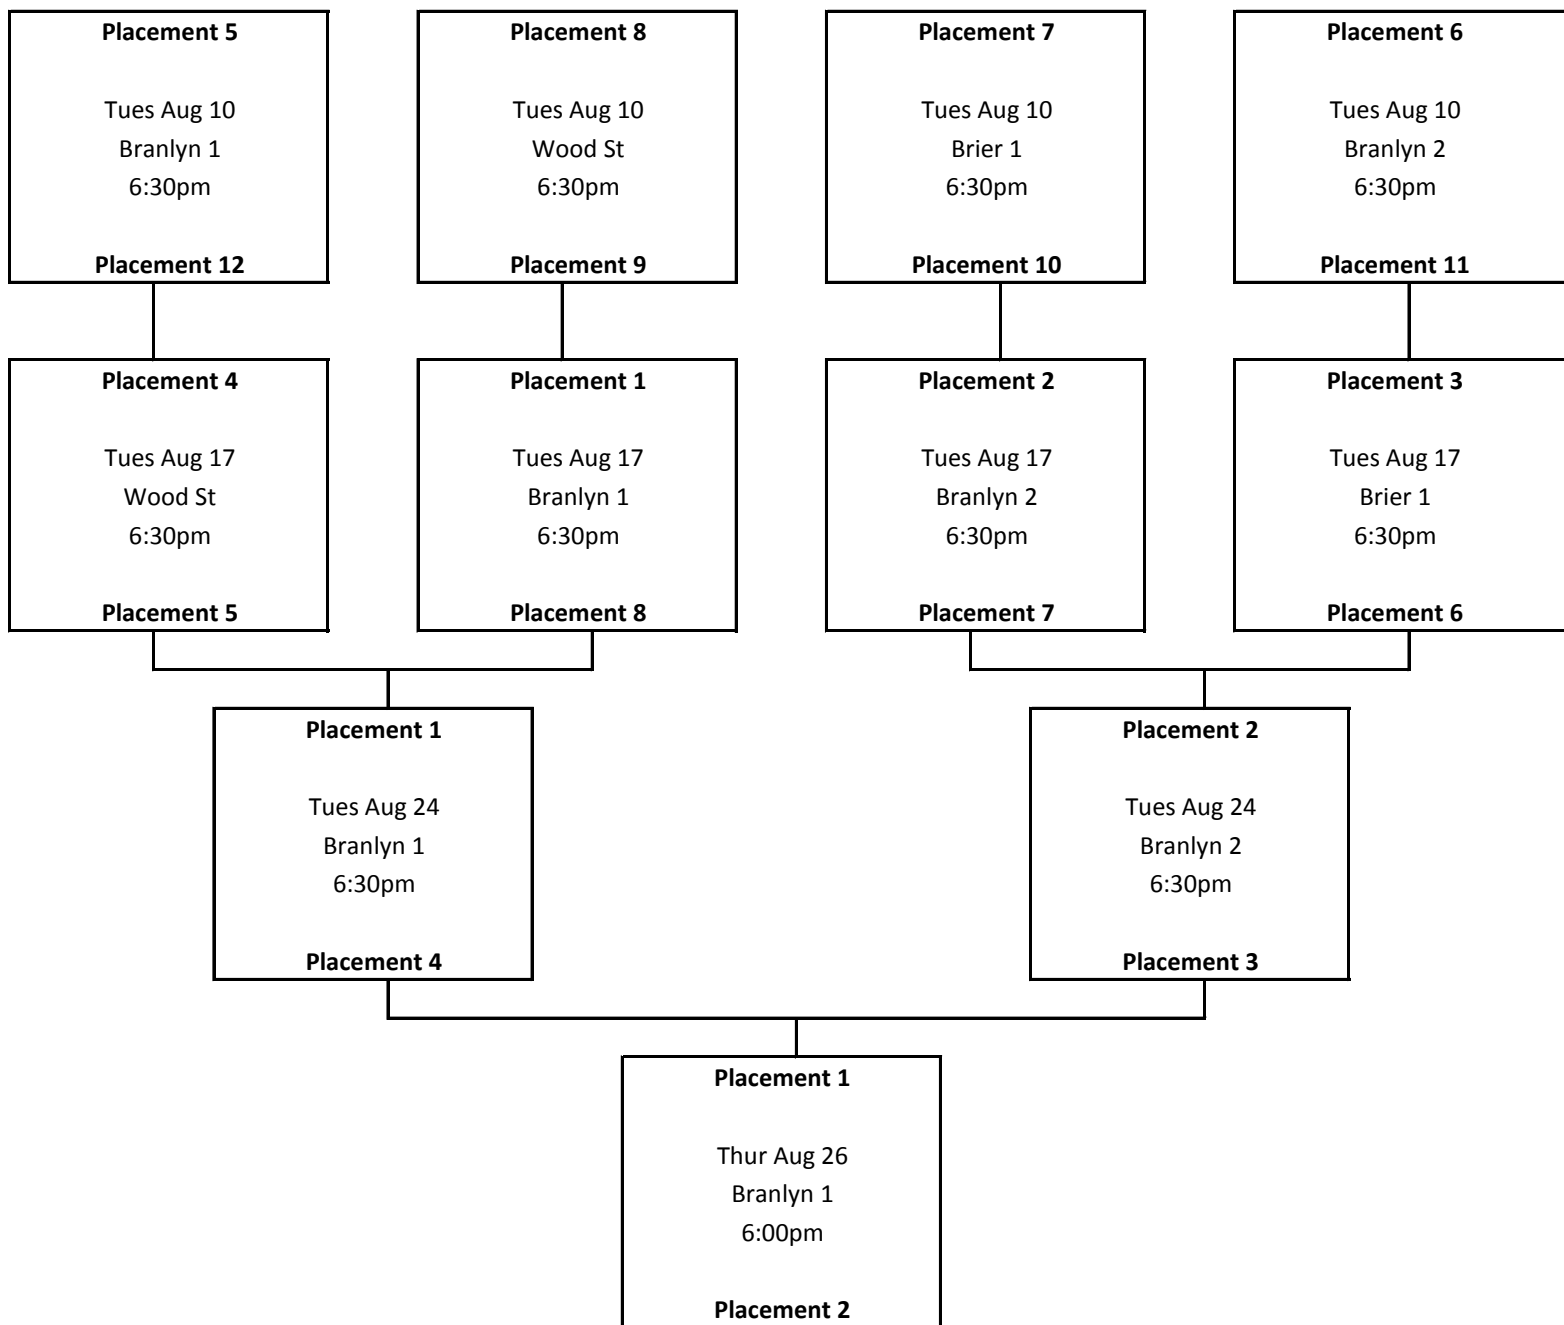

U10 GIRLS - Team Placements

Playoff Games: If there is a tie at the end of the game, the game will go straight to penalty kicks.

Finals Game: If there is a tie at the end of the game, there will be 5 minutes of overtime (the entire 5 minutes will be played). If there is still a tie the game will go to penalty kicks.

U10 Girls Playoff Champions